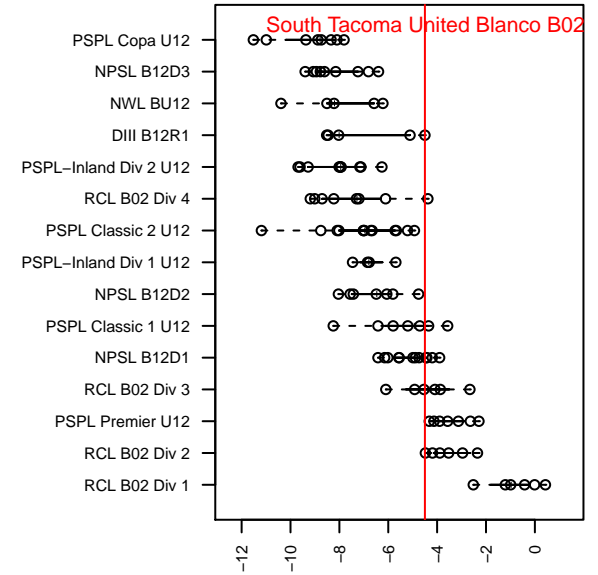

**attack and defense rating
relative to others at age
and all opponents in last 13 months**