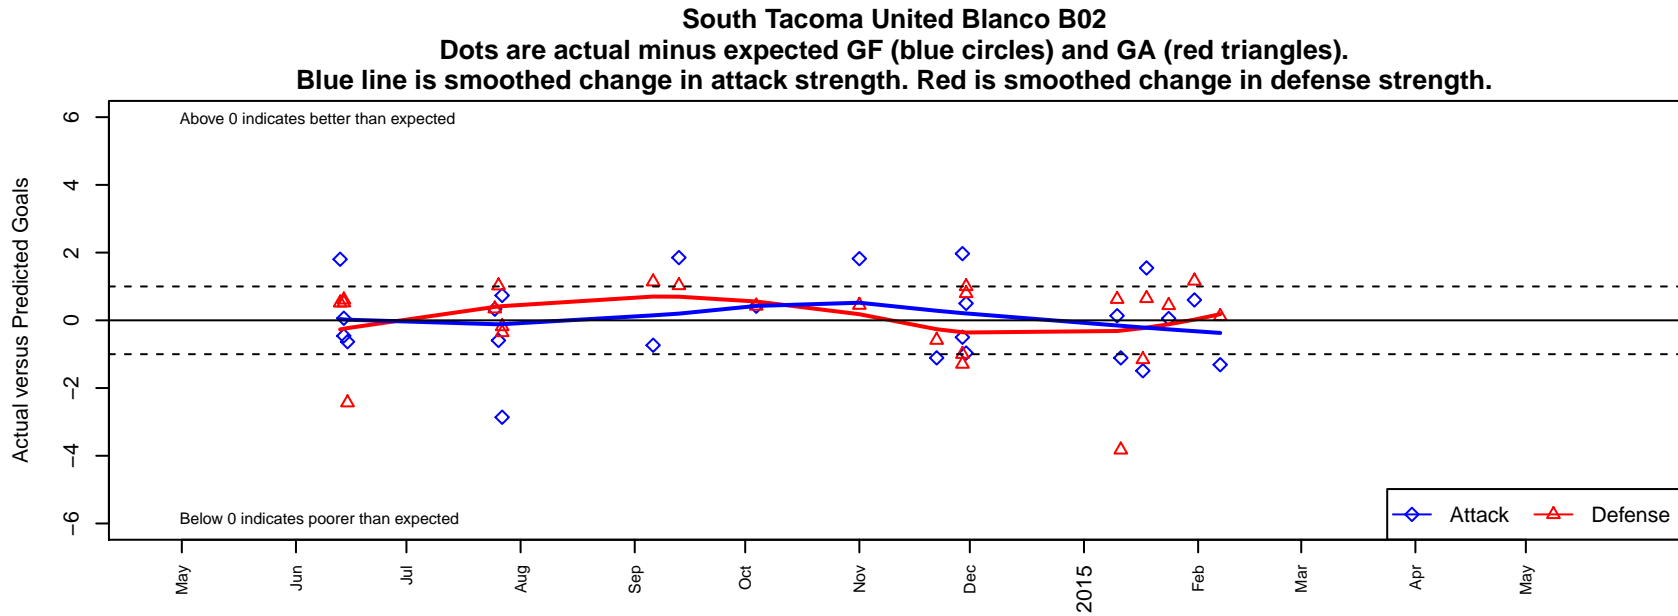

South Tacoma United Blanco B02

South Tacoma United FC
 Tacoma, WA
 B02 total strength=675
 attack=0.69 defense=0.61
 fall league = DIII B12R1
 notes= TU San Martin; Blanco 2013,2014

alt names used:
 STU BU12 BLANCO
 South Tacoma – San Martin

Venues played:
 2014 Starfire Spring Classic BU11
 2014 Sounders FC Cup BU11
 2014 DIII B12R1
 2014 Cranberry Cup U12–13
 2014 Founders Cup B02

**attack and defense variance (black dot)
relative to other teams
and top 10 in region**